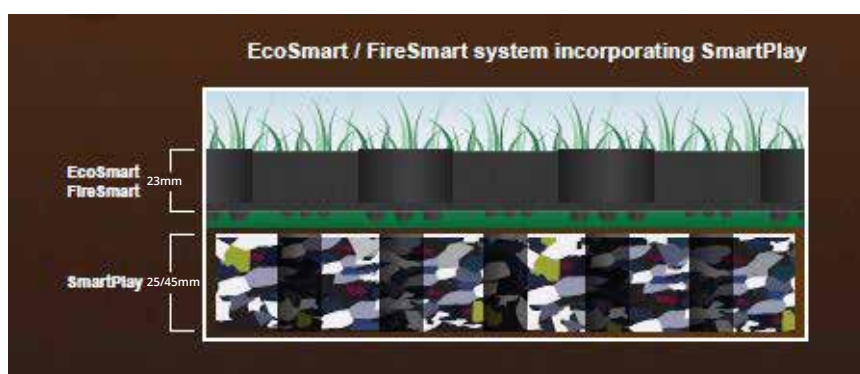

Why use the SmartPlay System for Grass Matting?

- ✓ Adheres to British Standards
- ✓ Stops grass mats from sinking
- ✓ Increases Critical Fall height coverage
- ✓ Enhances grass growth in action areas
- ✓ Offers ground stability and prevents undulations
- ✓ Makes replacement of mats easy
- ✓ Offers a maintenance free surface – just cut the grass!
- ✓ Can be installed directly onto grass base – minimal groundwork costs

DON'T TAKE RISKS OR GAMBLE WITH SAFETY!

Stages of Installation

Stages of Installation

Before and after grass growth...